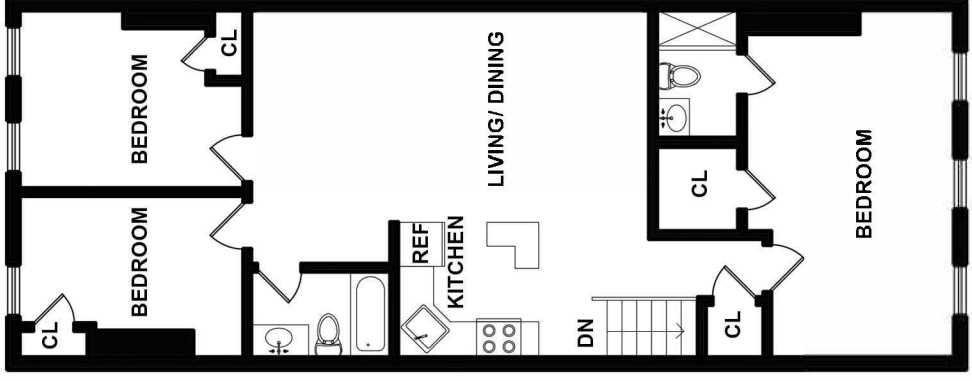

THE GOLAN TEAM

COMPASS

1079 Halsey Street
Brooklyn, NY
6 Bedrooms, 4 Bathrooms

REAR YARD
19'10" x 33'0"

FINISHED BASEMENT

MECH. ROOM

BASEMENT

BEDROOM

BEDROOM

BEDROOM

BEDROOM

LIVING/ DINING

KITCHEN

REF

BEDROOM

ENTRY

FRONT YARD

FIRST FLOOR

BEDROOM

BEDROOM

BEDROOM

BEDROOM

LIVING/ DINING

KITCHEN

REF

BEDROOM

BEDROOM

SECOND FLOOR