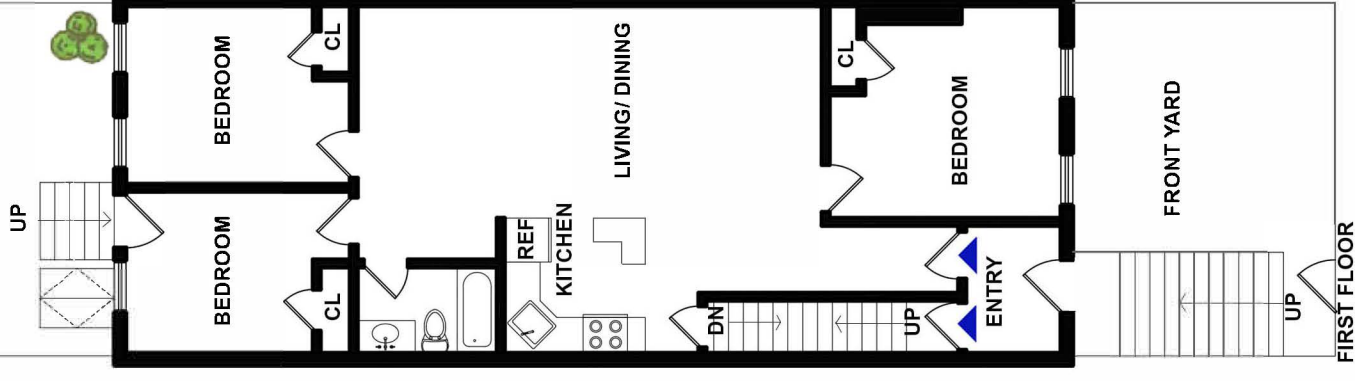

THE GOLAN TEAM

COMPASS

1079 Halsey Street
Brooklyn, NY
6 Bedrooms, 4 Bathrooms

REAR YARD
19'10" x 33'0"

FINISHED BASEMENT

MECH. ROOM

BASEMENT

BEDROOM

BEDROOM

BEDROOM

BEDROOM

LIVING/ DINING

KITCHEN

REF

BEDROOM

ENTRY

FRONT YARD

FIRST FLOOR

BEDROOM

BEDROOM

BEDROOM

BEDROOM

LIVING/ DINING

KITCHEN

REF

BEDROOM

BEDROOM

SECOND FLOOR