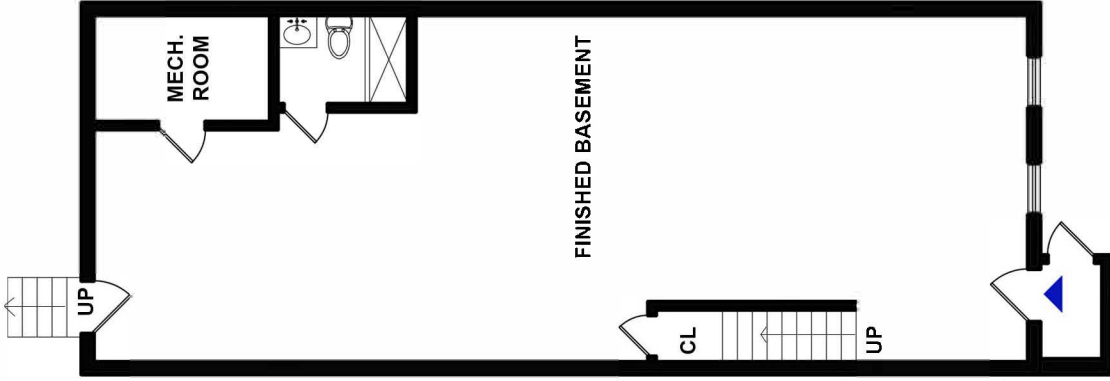

THE GOLAN TEAM

COMPASS

1079 Halsey Street
Brooklyn, NY
6 Bedrooms, 4 Bathrooms

REAR YARD
19'10" x 33'0"

FINISHED BASEMENT

MECH. ROOM

BASEMENT

BEDROOM

BEDROOM

BEDROOM

BEDROOM

LIVING/ DINING

KITCHEN

REF

BEDROOM

ENTRY

FRONT YARD

FIRST FLOOR

BEDROOM

BEDROOM

BEDROOM

BEDROOM

LIVING/ DINING

KITCHEN

REF

BEDROOM

BEDROOM

SECOND FLOOR